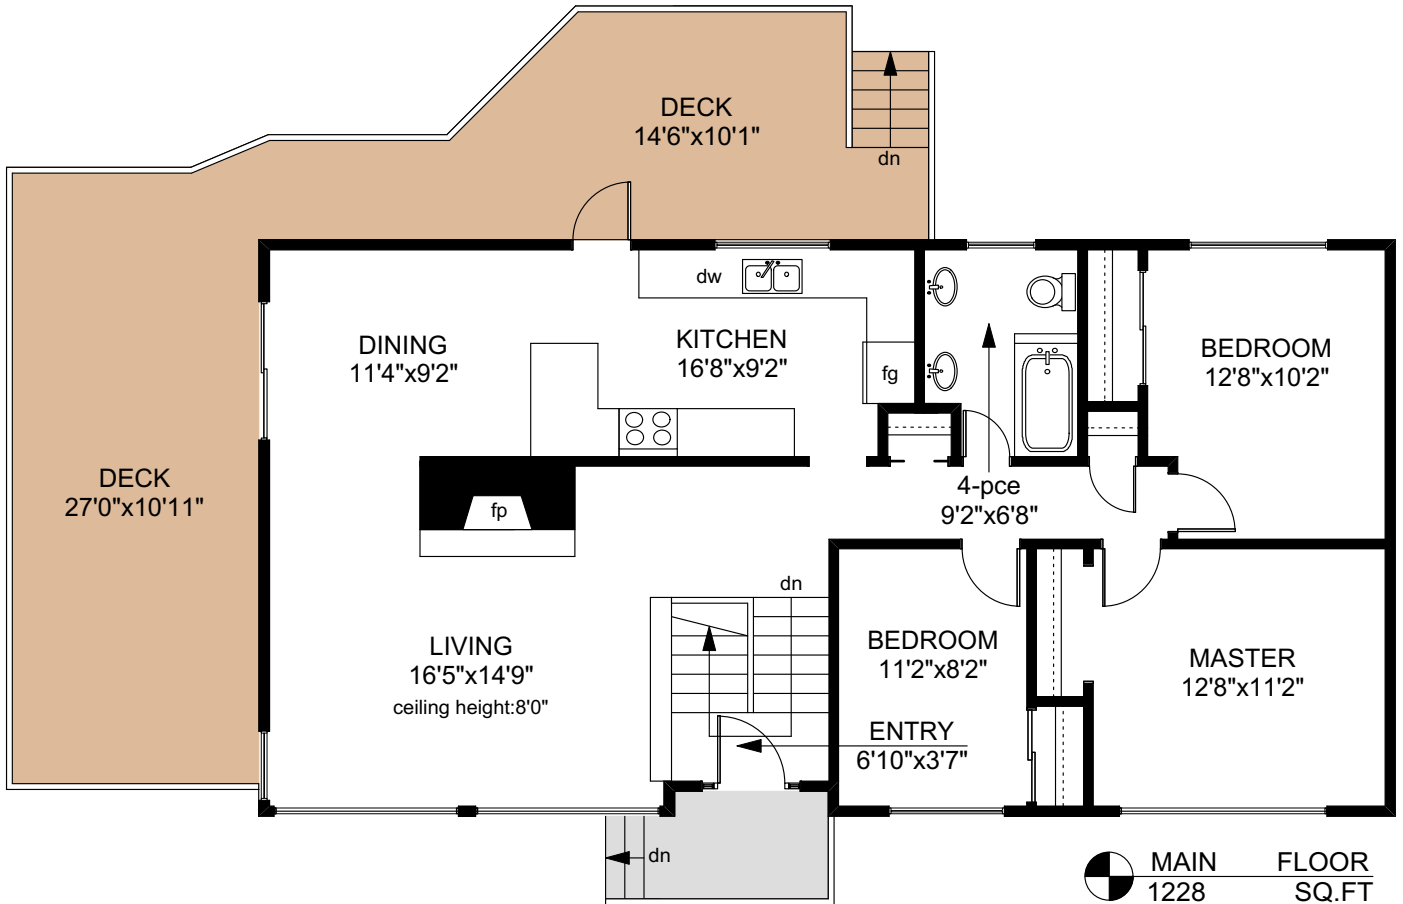

4946 CORDOVA BAY ROAD

	FINISHED SQ. FT.	UNFINISHED SQ. FT.	TOTAL SQ. FT.
MAIN	1228	0	1228
LOWER	1129	0	1129
TOTAL	2357	0	2357
GARAGE	0	281	281
DECK	0	511	511

PREPARED FOR THE EXCLUSIVE USE OF
THE NEAL ESTATE TEAM OF RE/MAX ALLIANCE