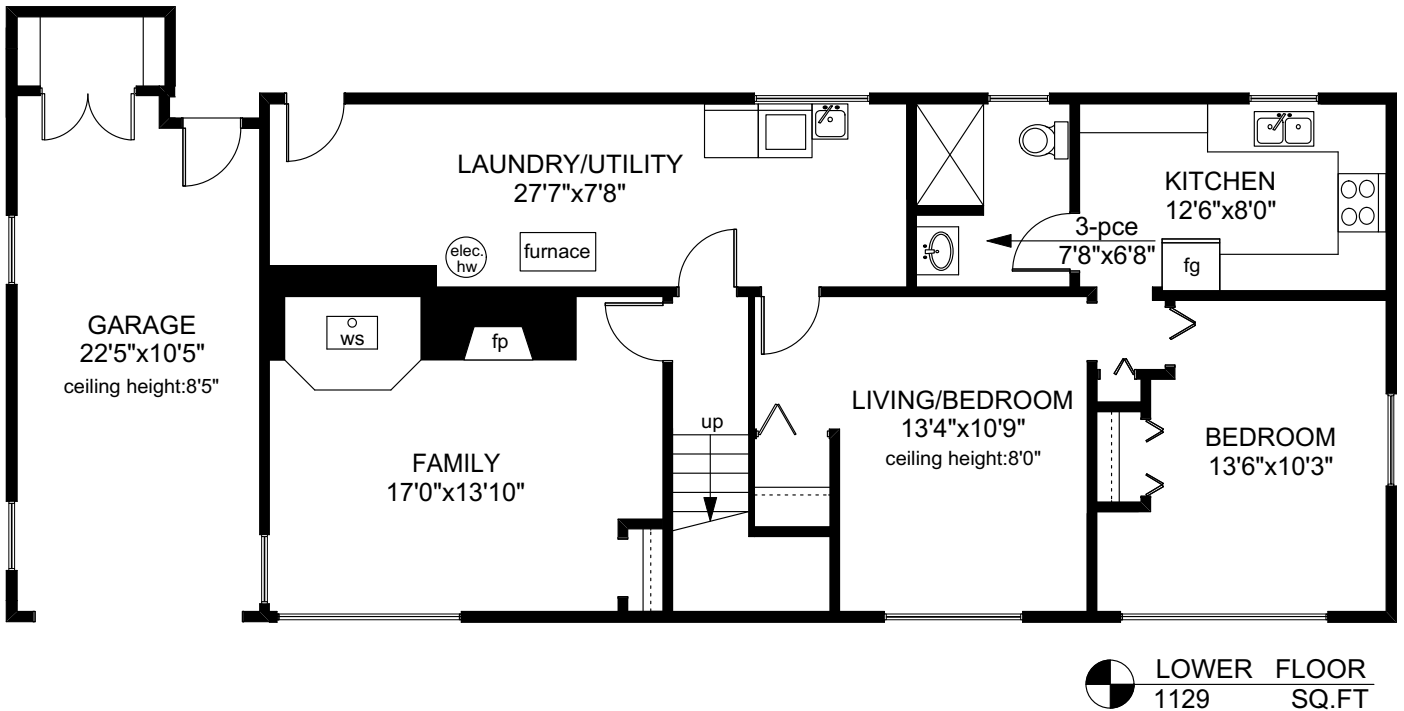

4946 CORDOVA BAY ROAD

	FINISHED SQ. FT.	UNFINISHED SQ. FT.	TOTAL SQ. FT.
MAIN	1228	0	1228
LOWER	1129	0	1129
TOTAL	2357	0	2357
GARAGE	0	281	281
DECK	0	511	511

PREPARED FOR THE EXCLUSIVE USE OF
THE NEAL ESTATE TEAM OF RE/MAX ALLIANCE

MEASURED ON: 07/26/17
DRAWING FILE: 14366

Tafe Measure VICTORIA, B.C.
Ph. 883.8894
www.tafemeasure.com